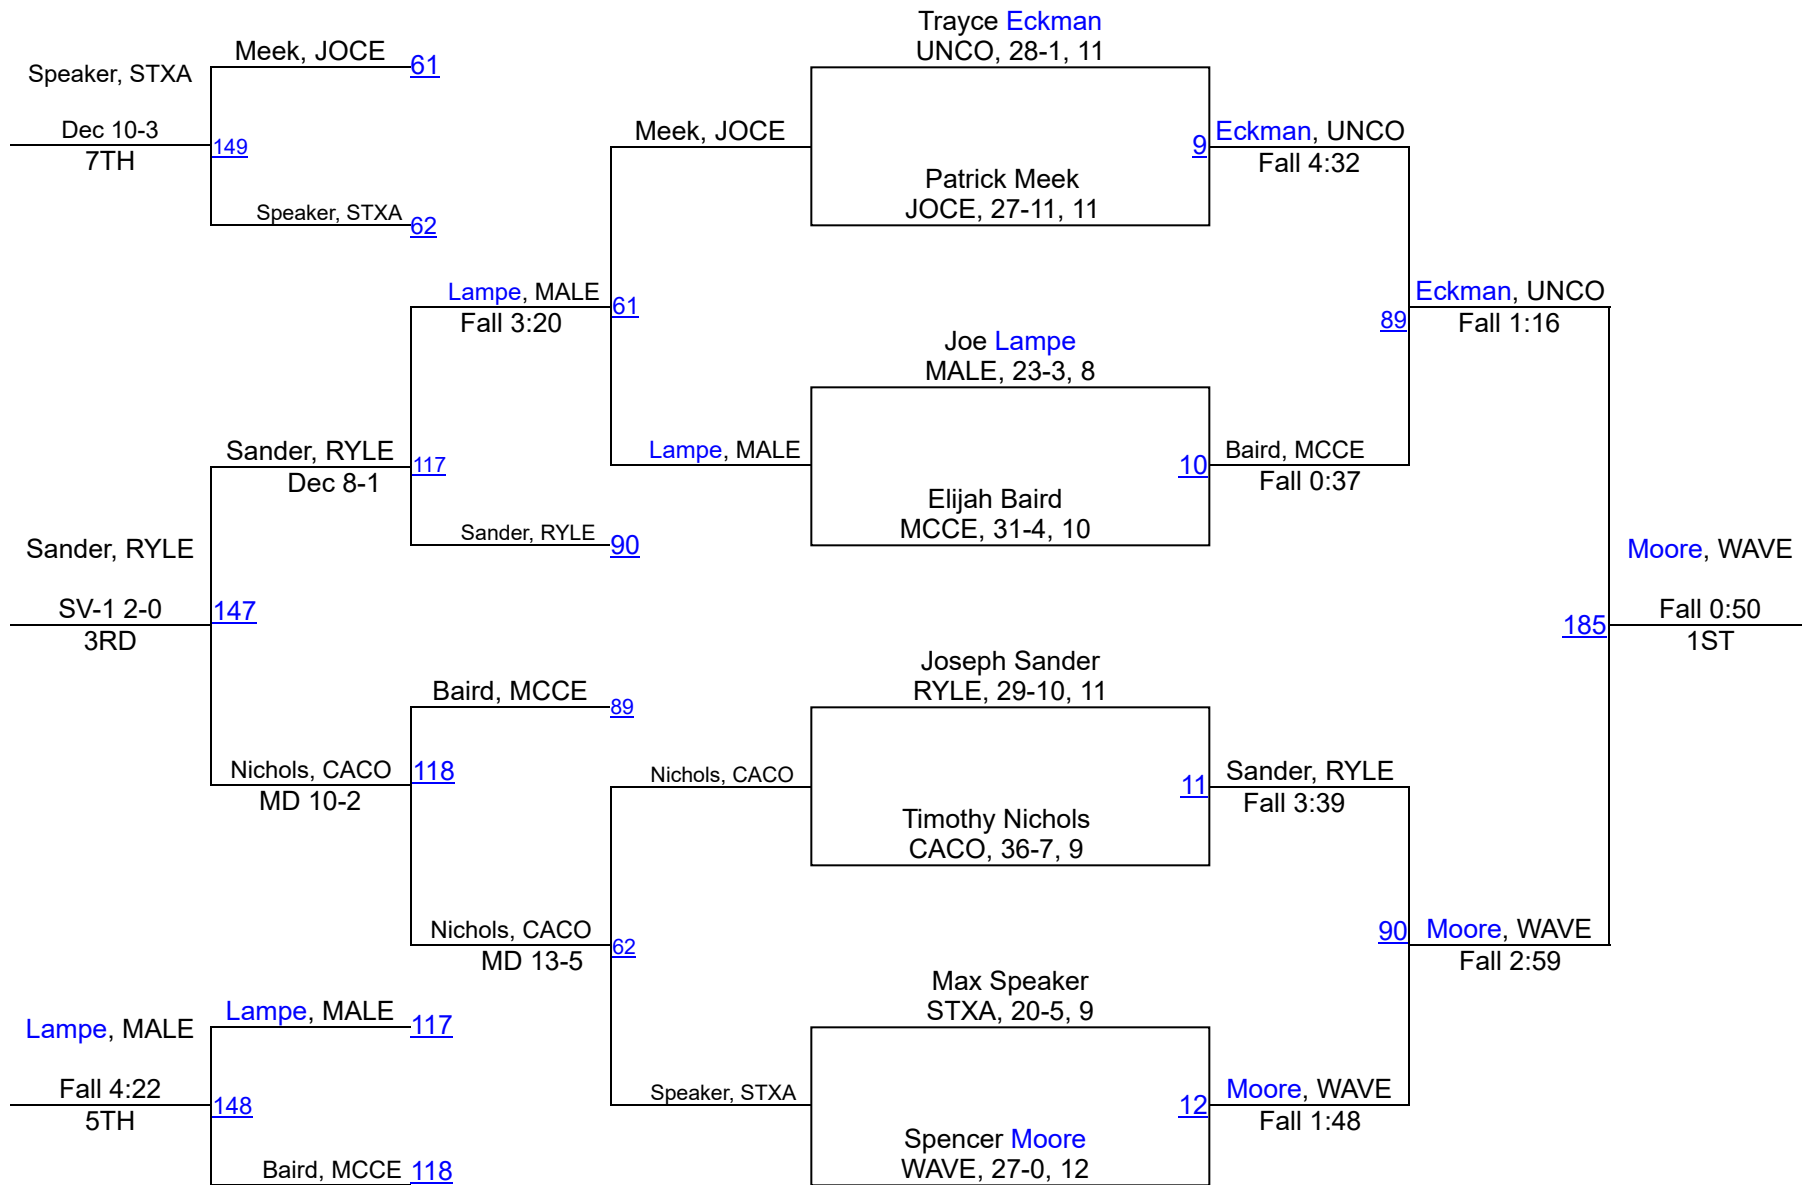

Coach of the Year -
 Hall of Fame -

<u>Place</u>	<u>Team Name</u>	<u>Total Points</u>
55	Western	11.0
55	Bourbon County	11.0
59	McCracken County	10.5
60	Pike County Central	10.0
61	Bryan Station	8.0
61	DeSales	8.0
61	Paul Laurence Dunbar	8.0
61	Western Hills	8.0
65	Holmes	7.0
65	Hopkinsville	7.0
65	Southern	7.0
68	Grant County	6.5
69	Owensboro	6.0
70	Covington Catholic	5.0
70	Knox Central	5.0
70	North Oldham	5.0
73	Pleasure Ridge Park	4.5
74	Iroquois	4.0
74	Perry County Central	4.0
74	Spencer County	4.0
77	Cooper	2.0
77	Danville	2.0
77	Dixie Heights	2.0
77	Doss	2.0
77	East Jessamine	2.0
77	Prestonsburg	2.0
77	Waggener	2.0
84	Bardstown	1.0
84	Henry Clay	1.0
84	Scott County	1.0

KHSAA State Final Round

113

KHSAA State Final Round

120

KHSAA State Final Round

126

KHSAA State Final Round

132