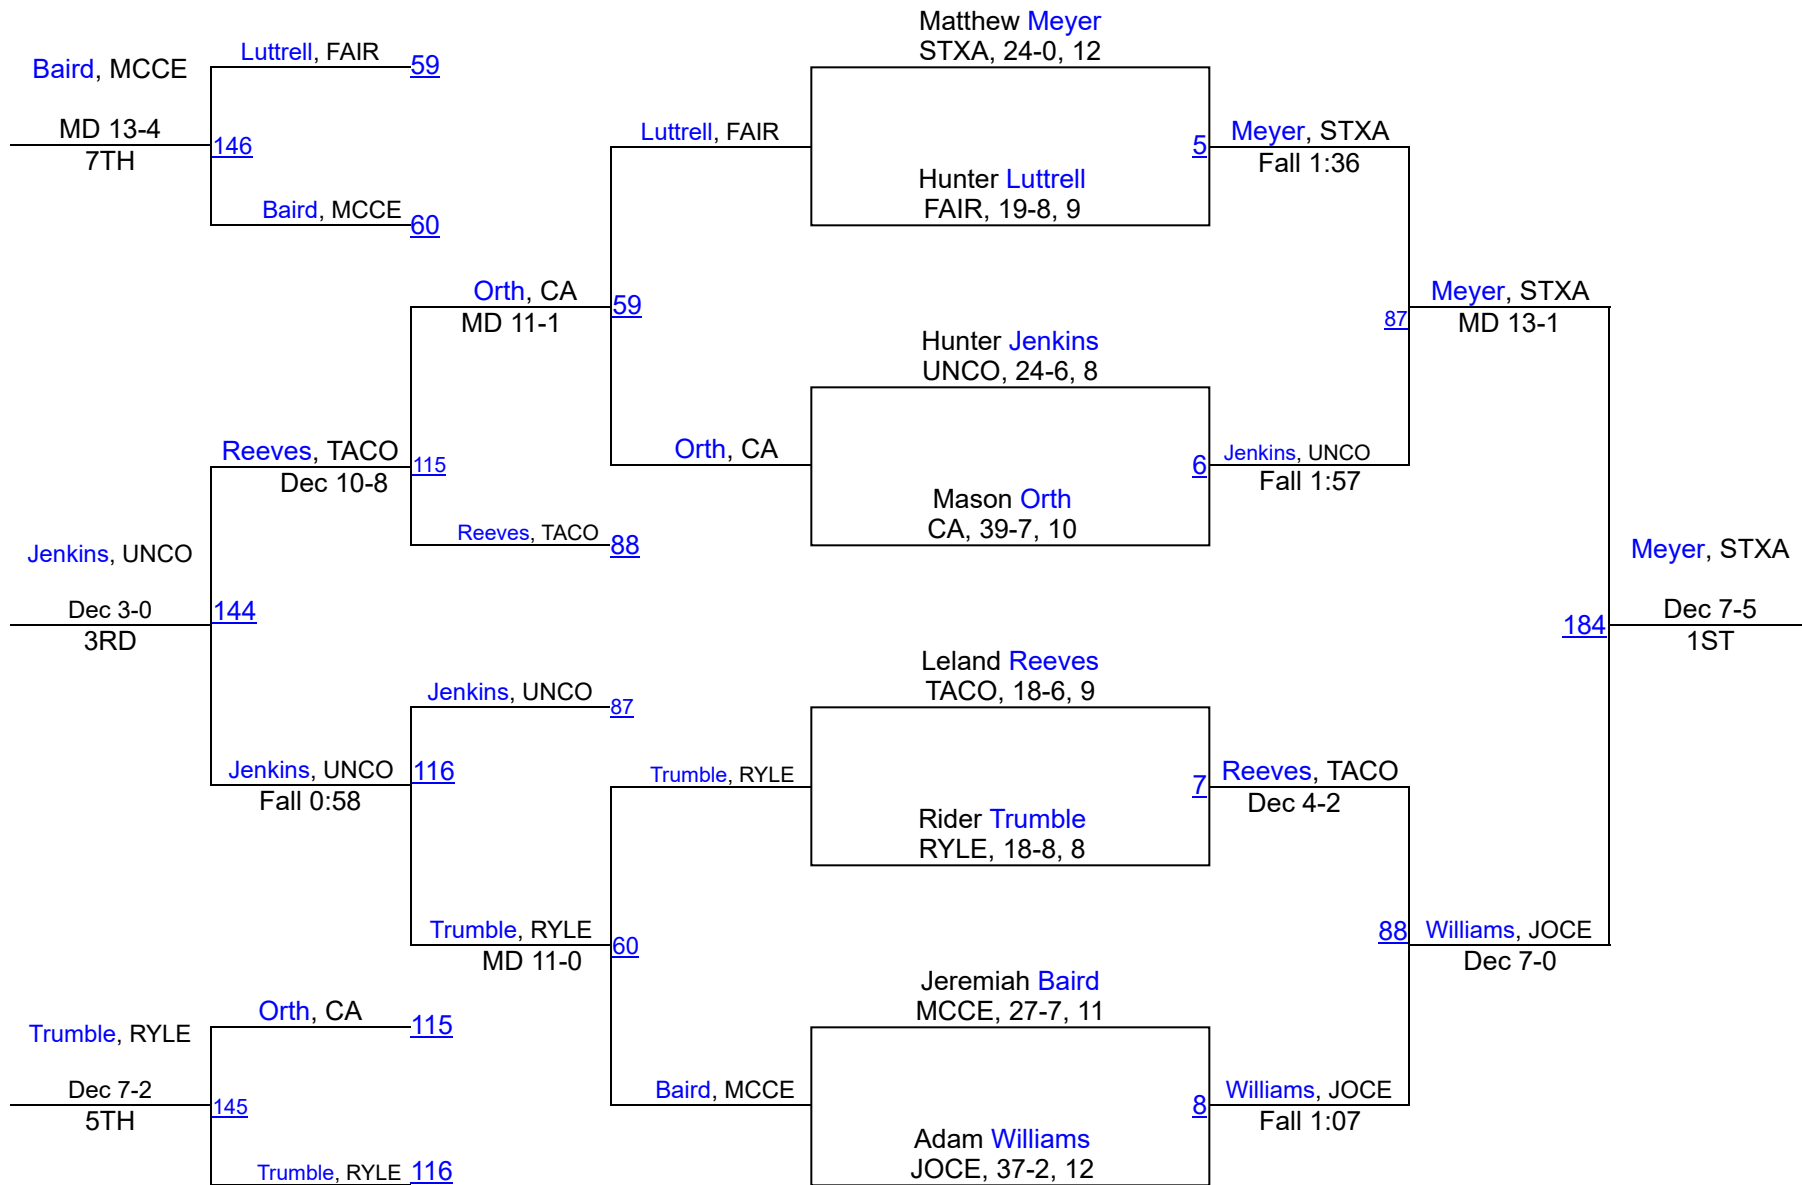

KHSAA State Final Round

113