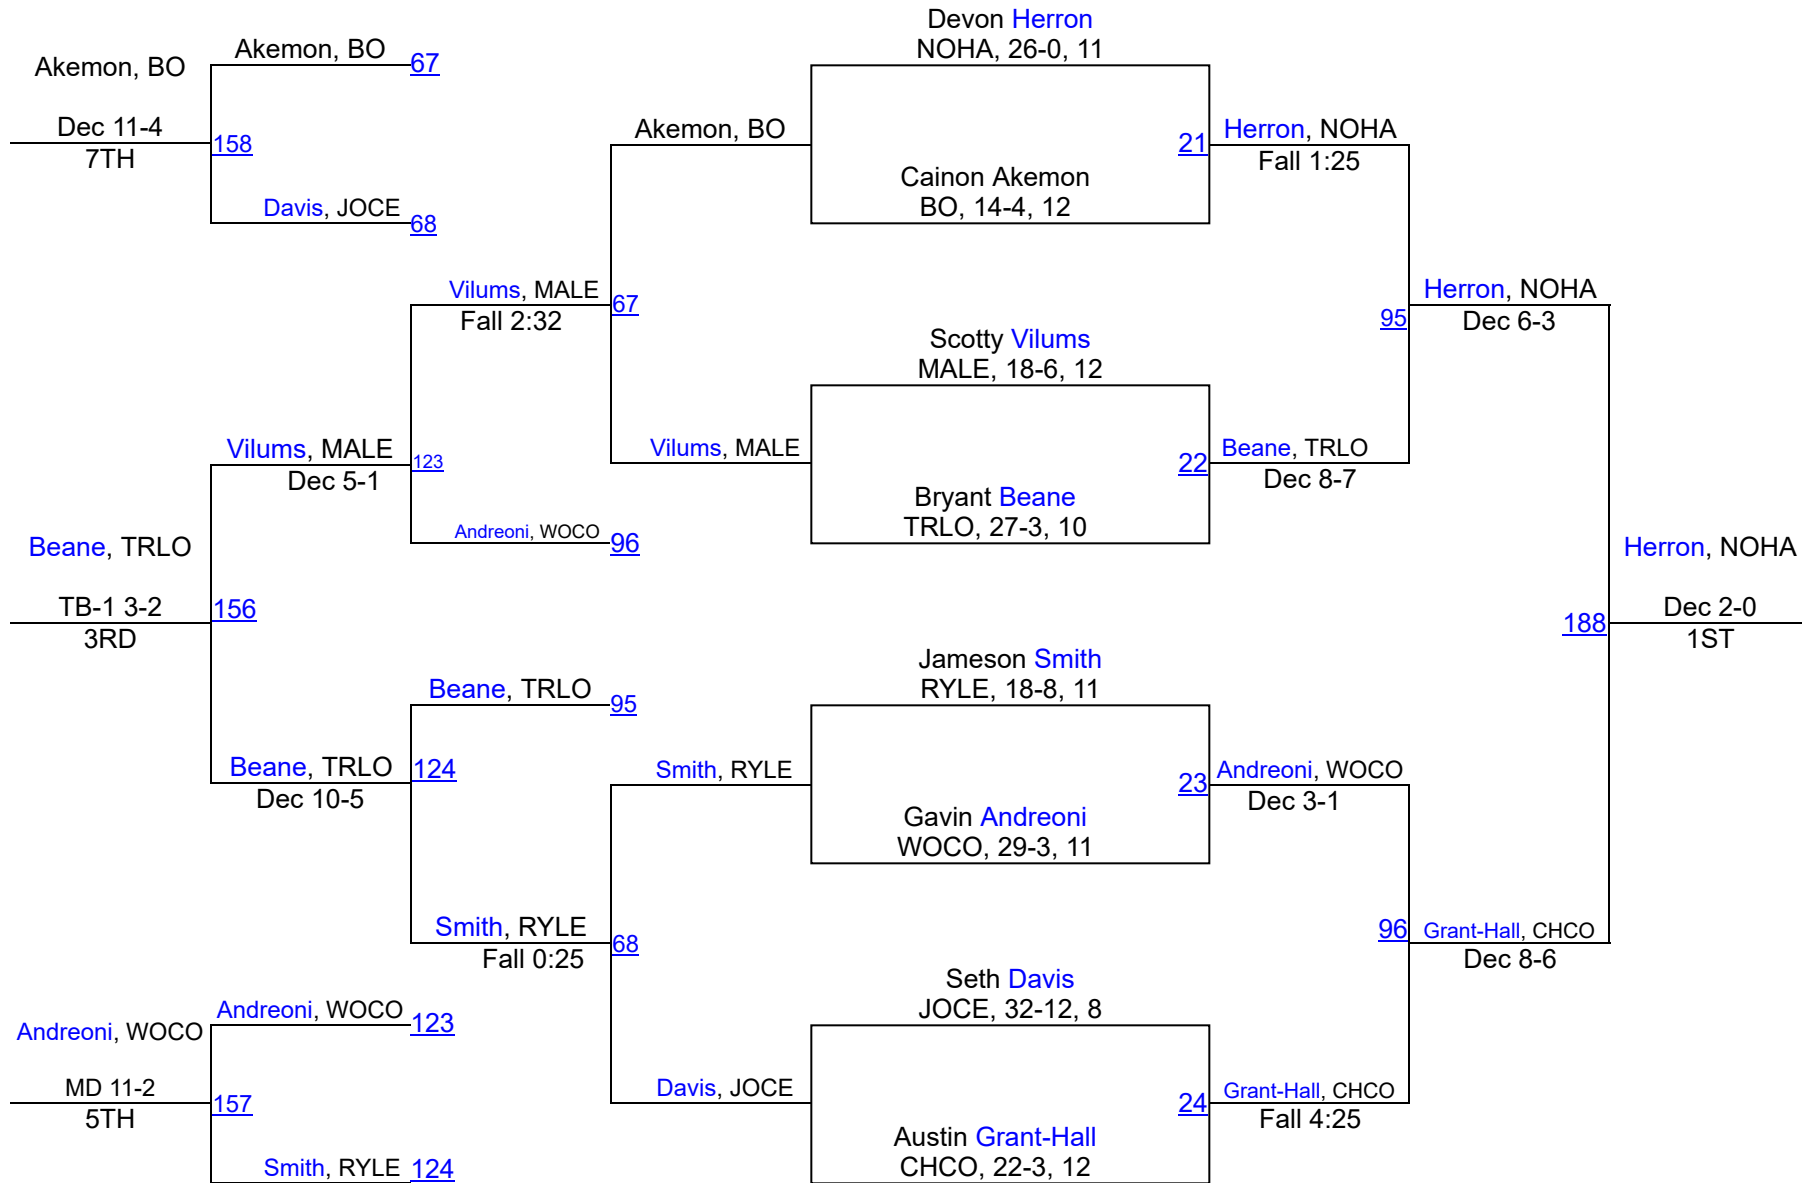

KHSAA State Final Round

138